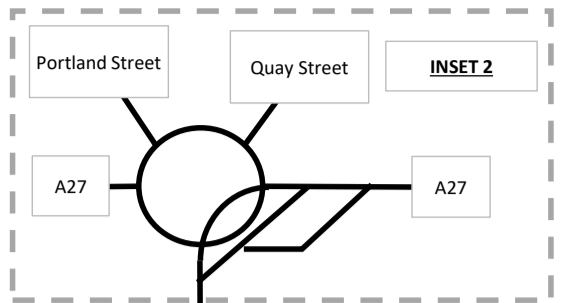

INSET 2

INSET 2

INSET 3

Alders Road

INSET 3

INSET 1

INSET 1

INSET 1

The Square, Basing View,
Basingstoke, RG21 4EB
Tel: 01256 637940
www.i-transport.co.uk

KEY

500 = TOTAL VEHICLES

25 = HGVS

NEWGATE LANE, FAREHAM

TF27

2037 + Committed Development + ST Traffic Flows - PM Peak Hour (1600-1700) - DS2